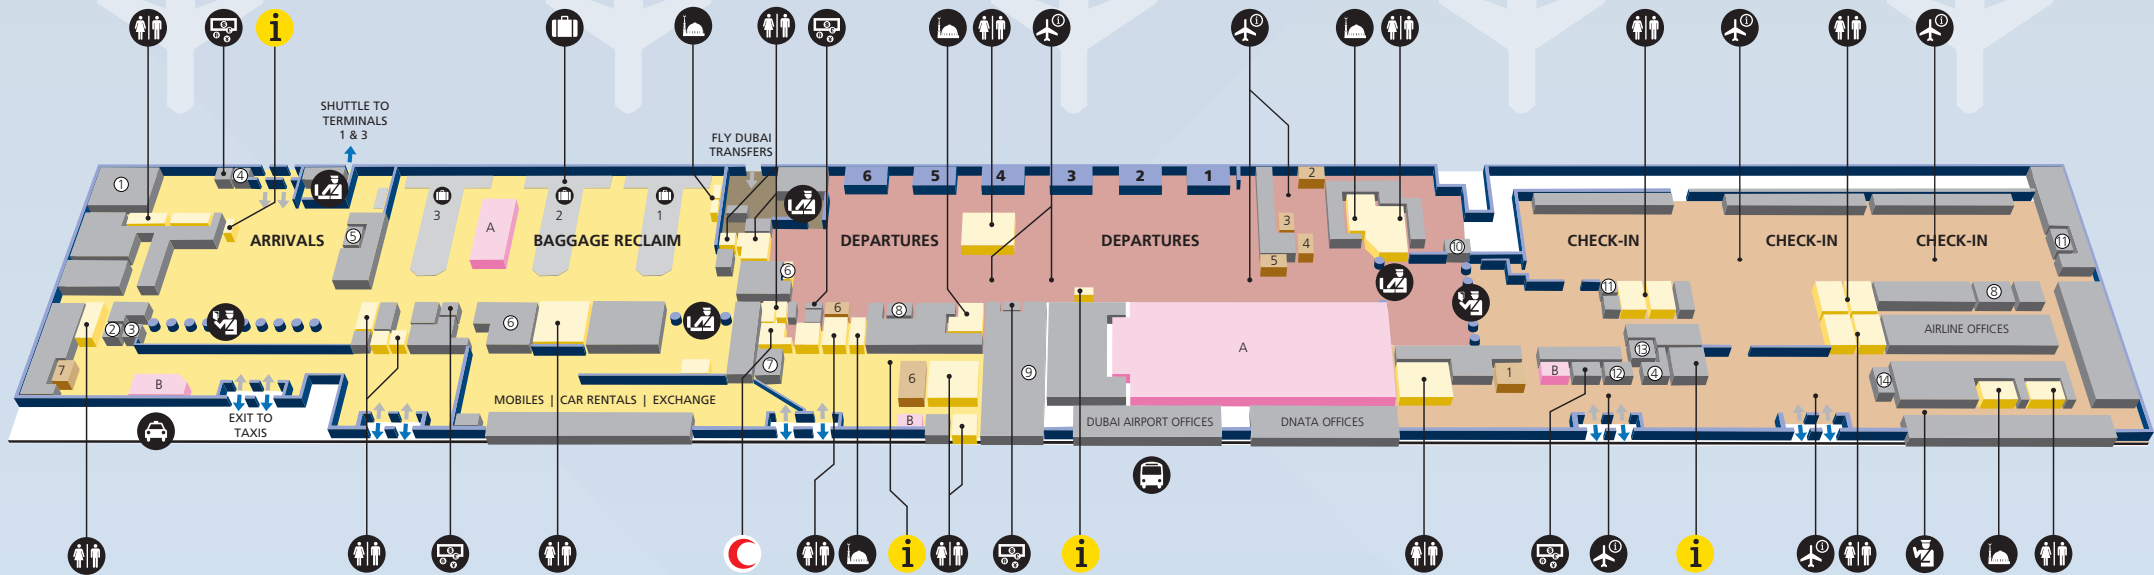

Terminal 2

SERVICES

- | | | | |
|---------------------|--------------------------|-------------------------|---------------------------------|
| Medical Centre | Security Screening Areas | Eye Scan | Special Handling |
| Airport Information | Flight Information | Visa Submission Counter | First and Business Class Lounge |
| Toilet | Currency Exchange | Lost Luggage | E-Gate |
| Prayer Room | Baggage Reclaim | Marhaba Services | Excess Baggage Cashier |
| Police | Taxi | Immigration Counter | DNATA Ticket Sales |
| Passport Control | Bus | Smoking Room | Immigration Office |
| | | Passenger Admin Office | Fly Dubai Ticket Sales |

SHOPPING

- A Duty Free Confectionery, Perfumes, Alcohol & Tobacco
- B Confectionery & Magazines

FOOD & BEVERAGE

- | | |
|-------------|--------------------------|
| 1 Starbucks | 5 Baskin Robbins |
| 2 O'Briens | 6 Costa Coffee |
| 3 Hatem | 7 New Airport Restaurant |
| 4 McDonalds | |

AREAS

- | | |
|------------|----------------------------|
| Check-In | Arrivals & Baggage Reclaim |
| Departures | Transfers / Connections |